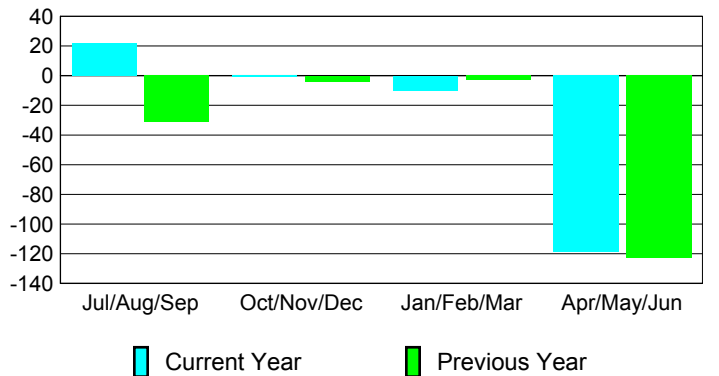

Comparison of Membership Gain/Loss

Current Year Compared to the Previous Year