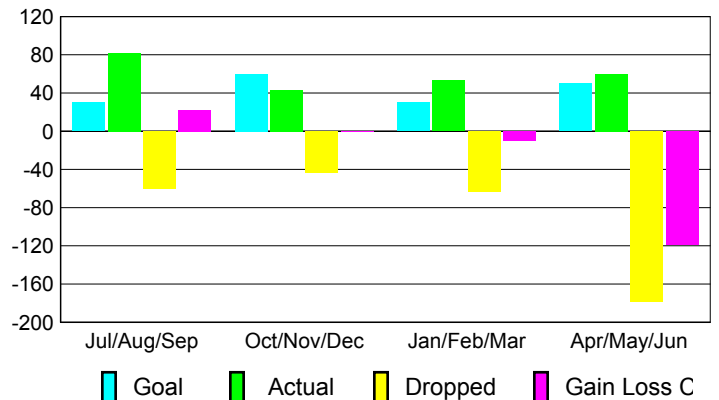

Membership Results 2009-2010

Goal, New, Dropped, Gain/Loss