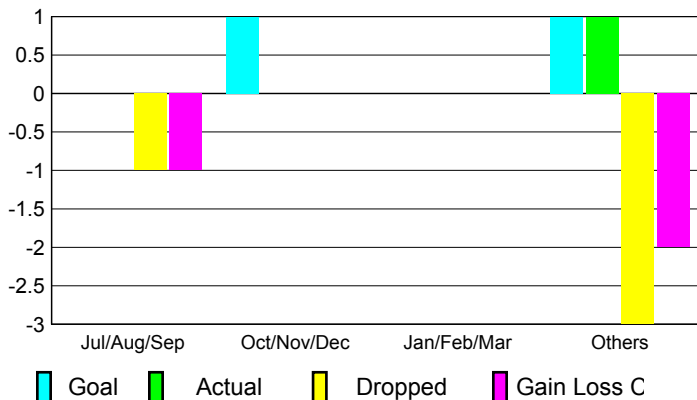

2009-2010 GMT Quarterly Report for District (or Undistricted) **District 337 B**

GMT: **Junichi Takata**

Location: **JAPAN**

GMT CA: **5**

CLUBS

Club Results
2009-2010

Clubs
2008-2009

Month	New Club Goal	Actual New Clubs	Actual Dropped Clubs	Gain/Loss of Clubs	Gain/Loss of Clubs
Jul/Aug/Sep	0	0	-1	-1	0
Oct/Nov/Dec	1	0	0	0	0
Jan/Feb/Mar	0	0	0	0	0
Apr/May/June	1	1	-3	-2	0
Totals	2	1	-4	-3	0

Club Results 2009-2010

Goal, New, Dropped, Gain/Loss

Comparison of Club Gain/Loss

Current Year Compared to the Previous Year

YTD Status Quo Clubs 2009-2010

Status Quo Clubs Compared to Status Quo Members

MEMBERSHIP